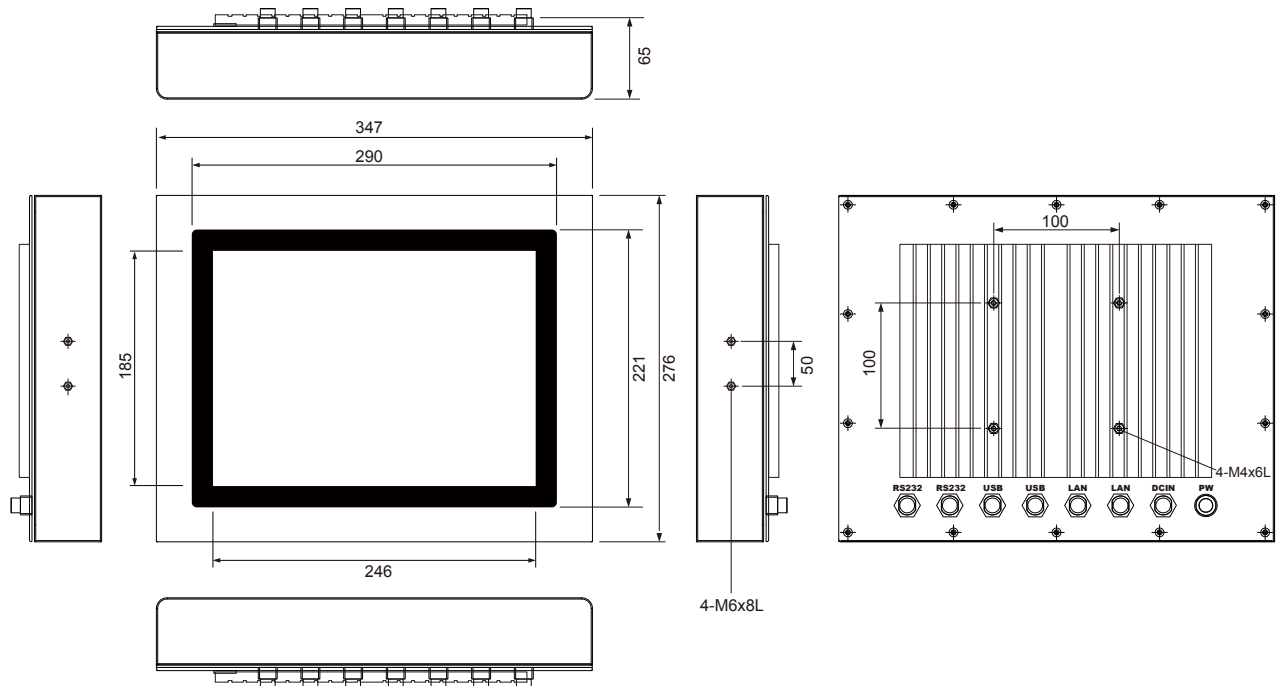

### Specifications

Model No.	IP122P075/076/077S	IP122R075/076/077S
<b>SYSTEM</b>		
CPU	7th Gen Intel® Core™ i3 7100U (075) / i5 7300U (076) / i7 7600U (077) CPU (On Board)	
Memory	1 x 260-pin DDR4 2133MHz SODIMM up to 16 GB	
<b>H/W MONITOR</b>		
Watchdog Timer	Watch Dog Timer 256 Level	
<b>I/O PORTS</b>		
RS232	2	
GLAN	2	
USB	2	
<b>STORAGE</b>		
Storage	1 x SATA 3.0 2.5" HDD/SSD	
<b>EXPANSION</b>		
Mini PCI-E	2 x Full-size	
<b>POWER REQUIREMENT</b>		
Power Input Voltage	DC in 12 ~ 24V	
<b>TOUCH SCREEN</b>		
Touch screen	True Flat PCT touch	5W (one touch)
<b>OS SUPPORT</b>		
OS support	Win Pro 10 / Embedded Win 7, 8, 10 / Win 10 IoT / Linux Fedora 25, Ubuntu 16.04	
<b>DISPLAY</b>		
Size	12.1" TFT (4:3)	
Resolution	1024 x 768	
Colors	16.7M	
Luminance	350 cd/m2	
Contrast Ratio	800 : 1	
View Angle (H/V)	160°/160°	
<b>MECHANICAL &amp; ENVIRONMENTAL</b>		
Heatsink	Back side	
I/O ports	Back side	
Operation Temp.	0 ~ 45°C	
Storage Humidity	10 ~ 90%, non-condensing	
Mount	VESA mount (100 X 100 mm) & Yoke mount	
Dimension (WxHxD)	347 x 276 x 65 mm	
Weight	TBD	
<b>OPTIONAL</b>		
P/N: 3100400001	External antenna ( WIFI)	
P/N: 2351206003	Full IP65 Waterproof Power adaptor with European power cord ( 60W / 90 ~ 295V AC input / 12V DC output)	
P/N: 2352406011	Full IP65 Waterproof Power adaptor with European power cord (60W / 90 ~ 295V AC input / 24V DC output)	
P/N: 2351206004	Full IP65 Waterproof Power adaptor with US power cord ( 60W / 90 ~ 295V AC input / 12V DC output)	
P/N: 2352406012	Full IP65 Waterproof Power adaptor with US power cord (60W / 90 ~ 295V AC input / 24V DC output)	
P/N: 2320000001	Optical Bonding	
P/N: 2340000006	HDMI port	
P/N: 3120400001	RFID Reader RS232 interface (13.56 MHz standard and 125KHz, Up to 50 mm at 5V ~ 18V)	
P/N: 302A17006C	1600 cd/m2 High Brightness 12.1" LCD panel 1024 x 768 dpi	

## Dimensions

Unit : mm

**IP122P075/076/077S, IP122R075/076/077S**

\*Specifications are subject to change without notice.